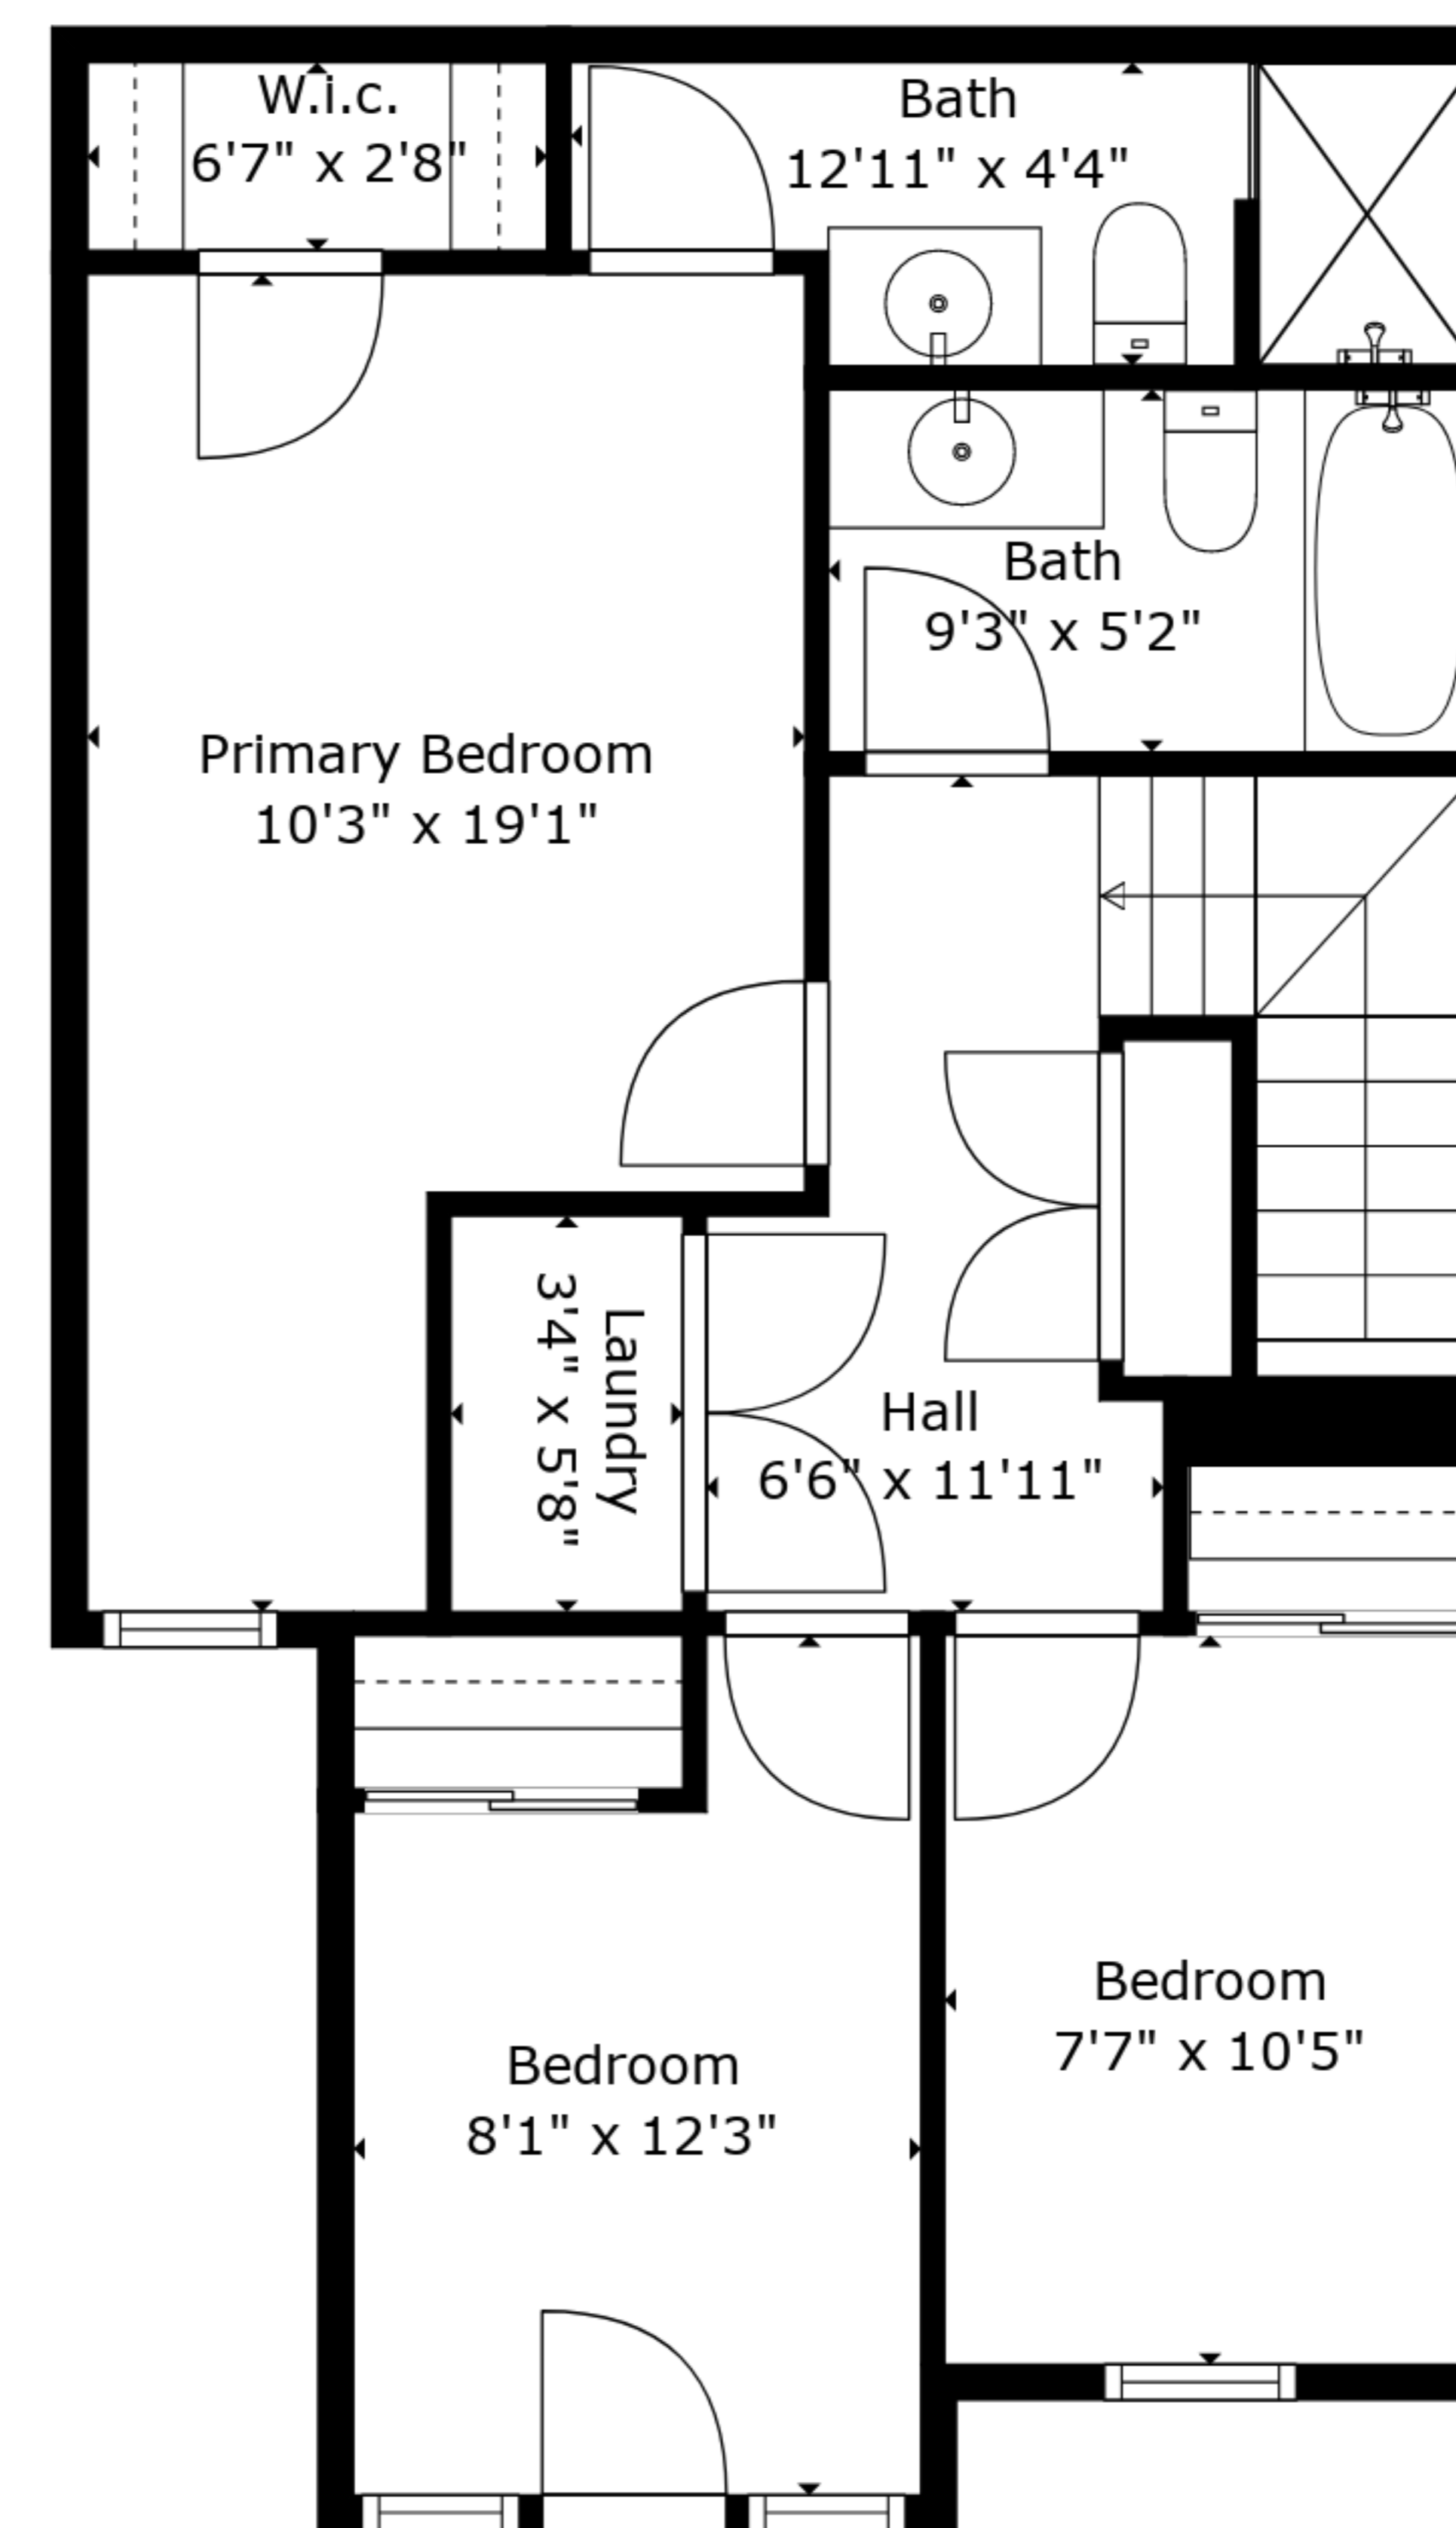

Floor 2

Floor 3

Floor 1

**TOTAL: 1344 sq. ft**

BELOW GROUND: 111 sq. ft, FLOOR 2: 609 sq. ft, FLOOR 3: 624 sq. ft  
 EXCLUDED AREAS: GARAGE: 237 sq. ft, ELECTRICAL ROOM: 127 sq. ft

Created Using Cubicasa Technology. Measurements Deemed Highly Reliable But Not Guaranteed

**TOTAL: 1344 sq. ft**  
BELOW GROUND: 111 sq. ft, FLOOR 2: 609 sq. ft, FLOOR 3: 624 sq. ft  
EXCLUDED AREAS: GARAGE: 237 sq. ft, ELECTRICAL ROOM: 127 sq. ft

Created Using Cubicasa Technology. Measurements Deemed Highly Reliable But Not Guaranteed