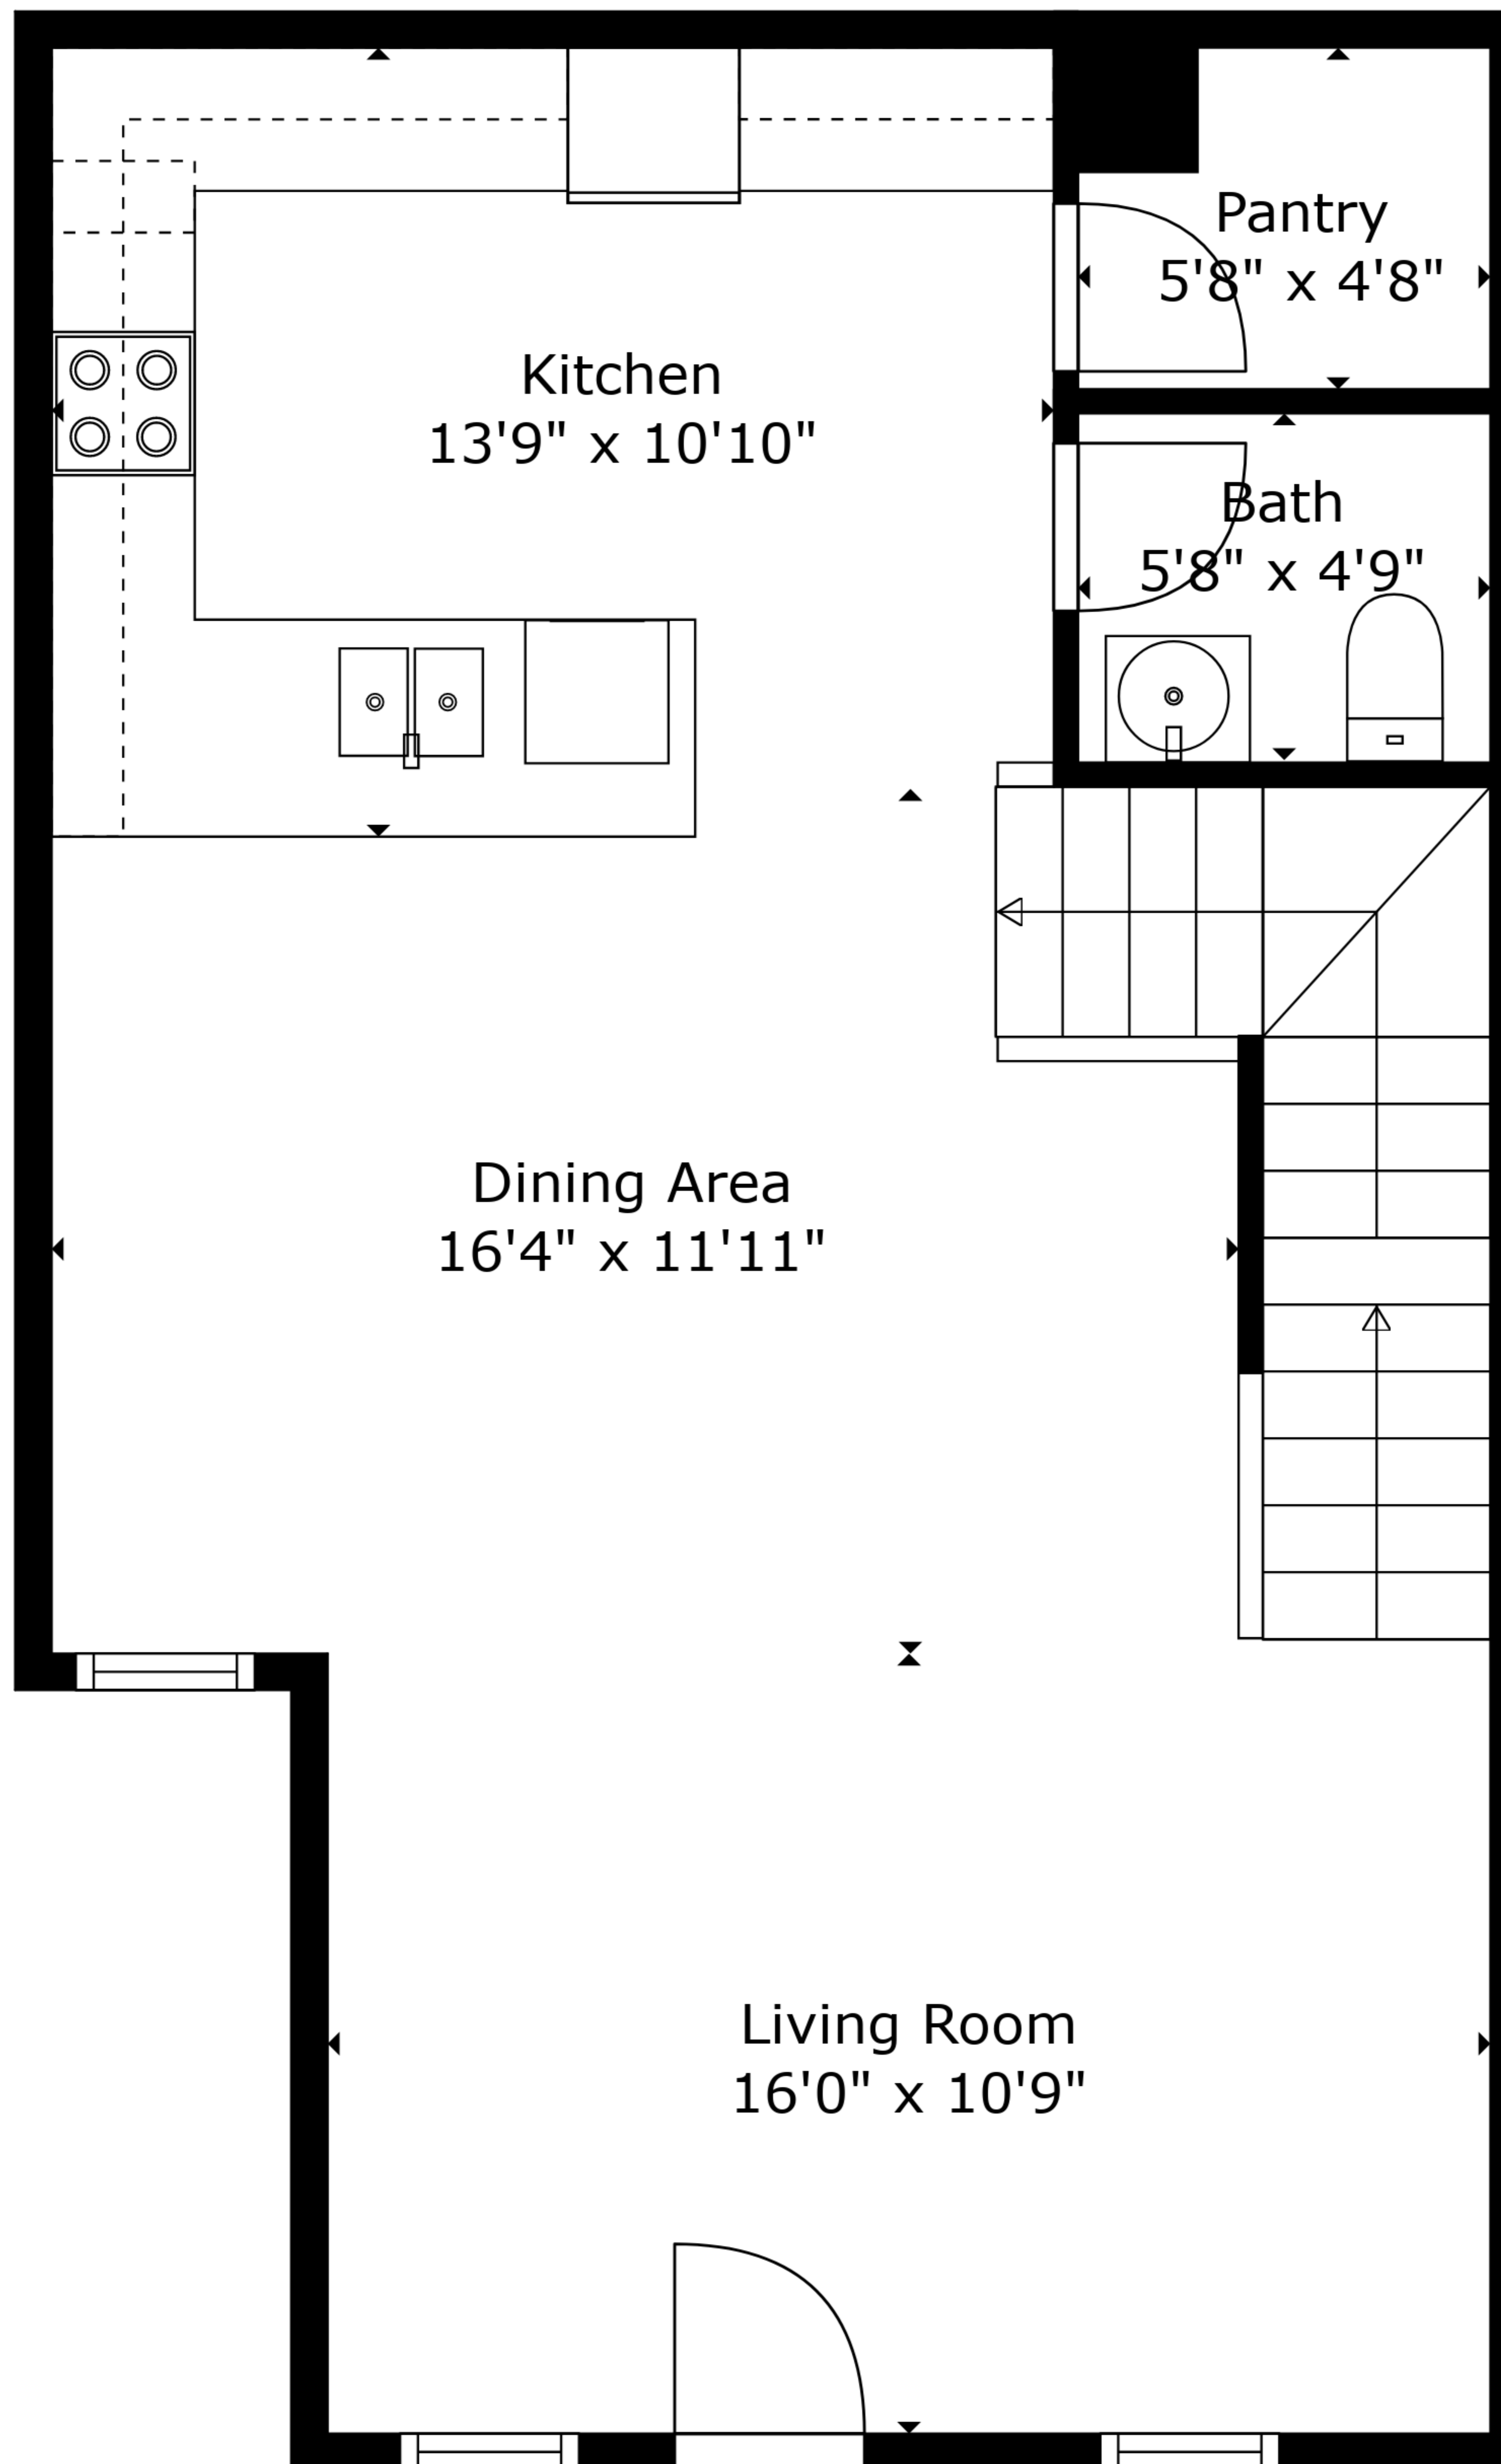

Floor 2

Floor 3

Floor 1

**TOTAL: 1344 sq. ft**

BELOW GROUND: 111 sq. ft, FLOOR 2: 609 sq. ft, FLOOR 3: 624 sq. ft  
 EXCLUDED AREAS: GARAGE: 237 sq. ft, ELECTRICAL ROOM: 127 sq. ft

Created Using Cubicasa Technology. Measurements Deemed Highly Reliable But Not Guaranteed

**TOTAL: 1344 sq. ft**  
BELOW GROUND: 111 sq. ft, FLOOR 2: 609 sq. ft, FLOOR 3: 624 sq. ft  
EXCLUDED AREAS: GARAGE: 237 sq. ft, ELECTRICAL ROOM: 127 sq. ft

Created Using Cubicasa Technology. Measurements Deemed Highly Reliable But Not Guaranteed