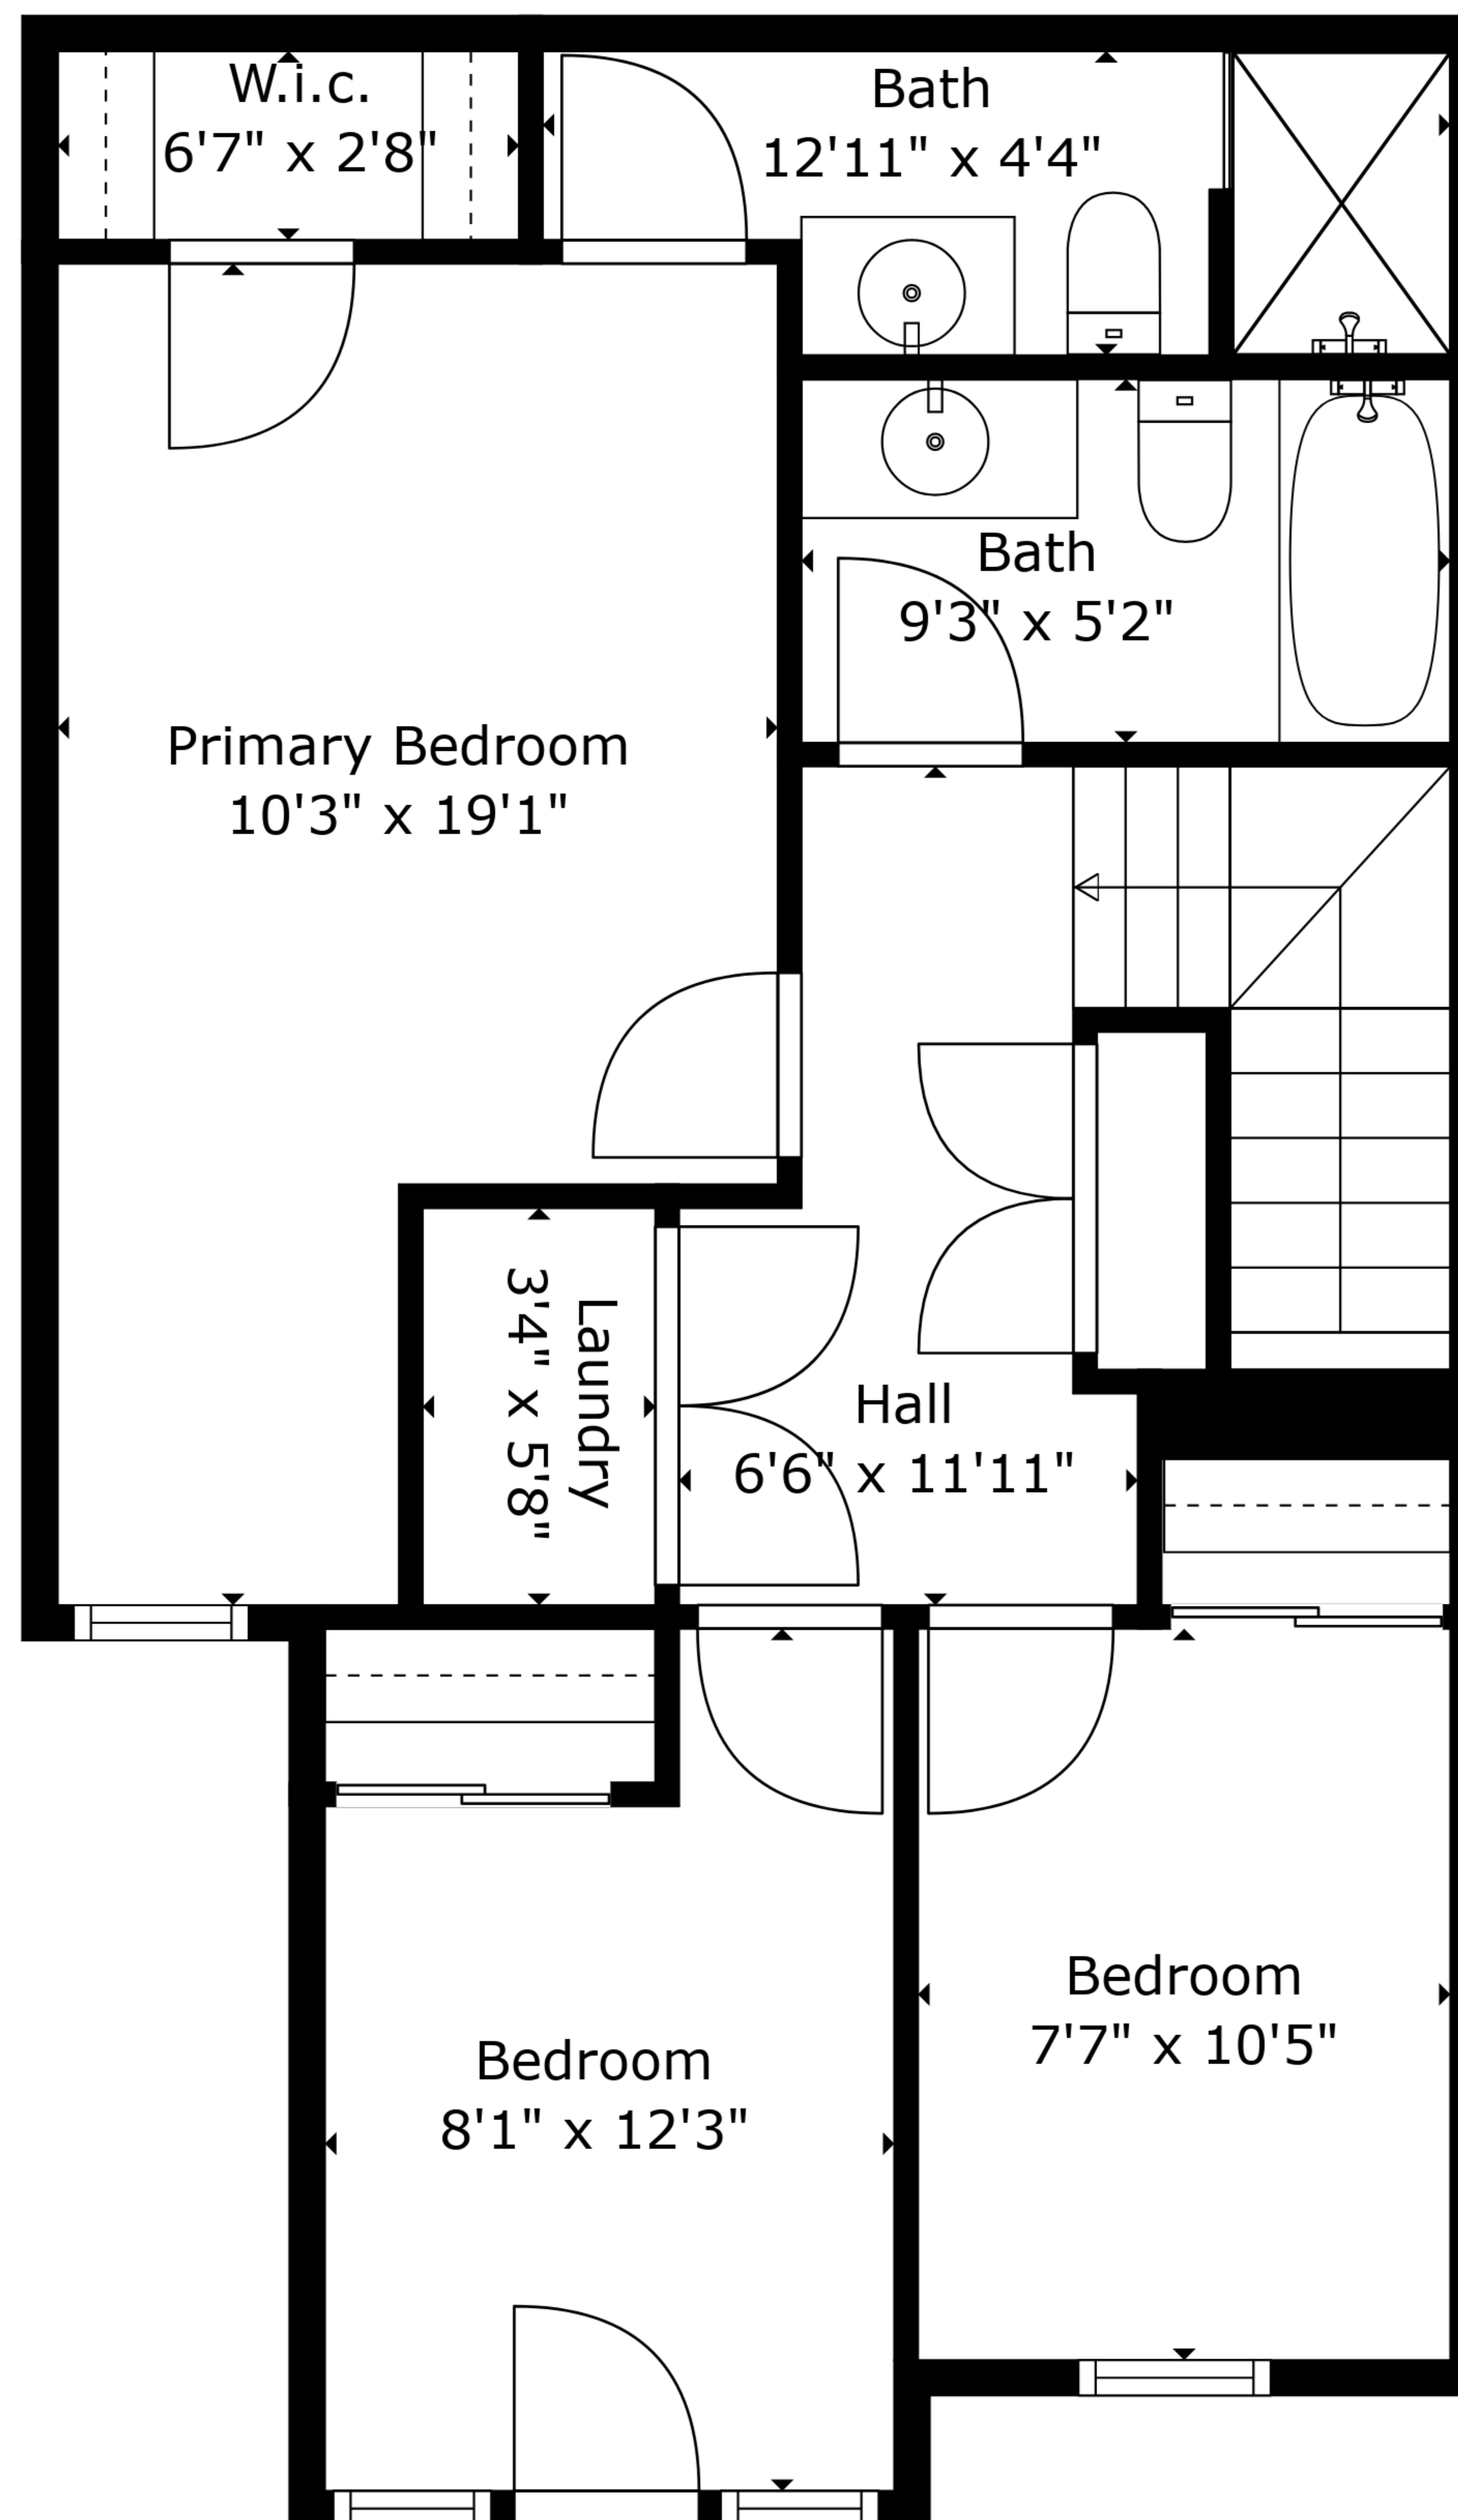

Floor 2

Floor 3

Floor 1

**TOTAL: 1344 sq. ft**

BELOW GROUND: 111 sq. ft, FLOOR 2: 609 sq. ft, FLOOR 3: 624 sq. ft  
 EXCLUDED AREAS: GARAGE: 237 sq. ft, ELECTRICAL ROOM: 127 sq. ft

Created Using Cubicasa Technology. Measurements Deemed Highly Reliable But Not Guaranteed

**TOTAL: 1344 sq. ft**  
BELOW GROUND: 111 sq. ft, FLOOR 2: 609 sq. ft, FLOOR 3: 624 sq. ft  
EXCLUDED AREAS: GARAGE: 237 sq. ft, ELECTRICAL ROOM: 127 sq. ft

Created Using Cubicasa Technology. Measurements Deemed Highly Reliable But Not Guaranteed