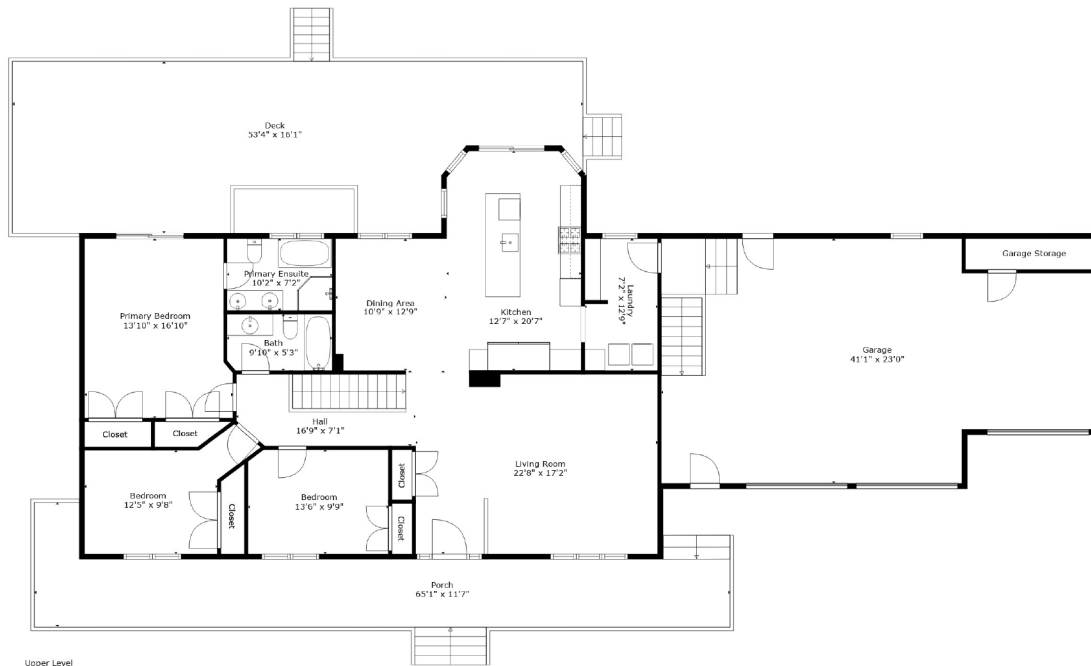

UPPER LEVEL

TOTAL: 3452 sq. ft
 LOWER LEVEL: 1703 sq. ft, UPPER LEVEL: 1749 sq. ft
 EXCLUDED AREAS: GARAGE: 873 sq.ft, DECK: 756 sq. ft, PORCH: 450 sq. ft

Created Using Cubicasa Technology. Measurements Deemed Highly Reliable But Not Guaranteed

14 Pioneer Ridge Court, Egbert

LOWER LEVEL

TOTAL: 3452 sq. ft
 LOWER LEVEL: 1703 sq. ft, UPPER LEVEL: 1749 sq. ft
 EXCLUDED AREAS: GARAGE: 873 sq.ft, DECK: 756 sq. ft, PORCH: 450 sq. ft

14 Pioneer Ridge Court, Egbert

Upper Level

Lower Level

TOTAL: 3452 sq. ft
 LOWER LEVEL: 1703 sq. ft, UPPER LEVEL: 1749 sq. ft
 EXCLUDED AREAS: GARAGE: 873 sq.ft, DECK: 756 sq. ft, PORCH: 450 sq. ft

Created Using Cubicasa Technology. Measurements Deemed Highly Reliable But Not Guaranteed