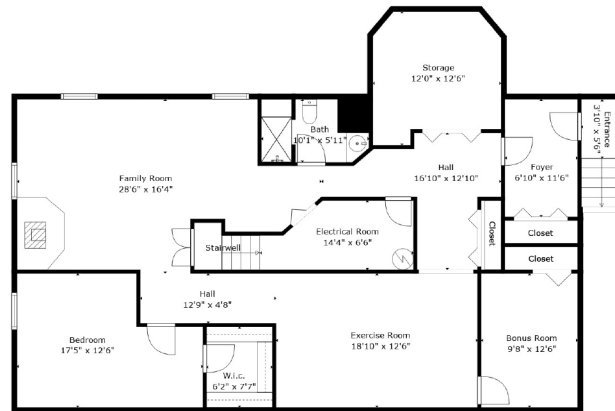

UPPER LEVEL

TOTAL: 3452 sq. ft
 LOWER LEVEL: 1703 sq. ft, UPPER LEVEL: 1749 sq. ft
 EXCLUDED AREAS: GARAGE: 873 sq.ft, DECK: 756 sq. ft, PORCH: 450 sq. ft

Created Using Cubicasa Technology. Measurements Deemed Highly Reliable But Not Guaranteed

14 Pioneer Ridge Court, Egbert

LOWER LEVEL

TOTAL: 3452 sq. ft
 LOWER LEVEL: 1703 sq. ft, UPPER LEVEL: 1749 sq. ft
 EXCLUDED AREAS: GARAGE: 873 sq.ft, DECK: 756 sq. ft, PORCH: 450 sq. ft

14 Pioneer Ridge Court, Egbert

Upper Level

Lower Level

TOTAL: 3452 sq. ft
 LOWER LEVEL: 1703 sq. ft, UPPER LEVEL: 1749 sq. ft
 EXCLUDED AREAS: GARAGE: 873 sq.ft, DECK: 756 sq. ft, PORCH: 450 sq. ft

Created Using Cubicasa Technology. Measurements Deemed Highly Reliable But Not Guaranteed