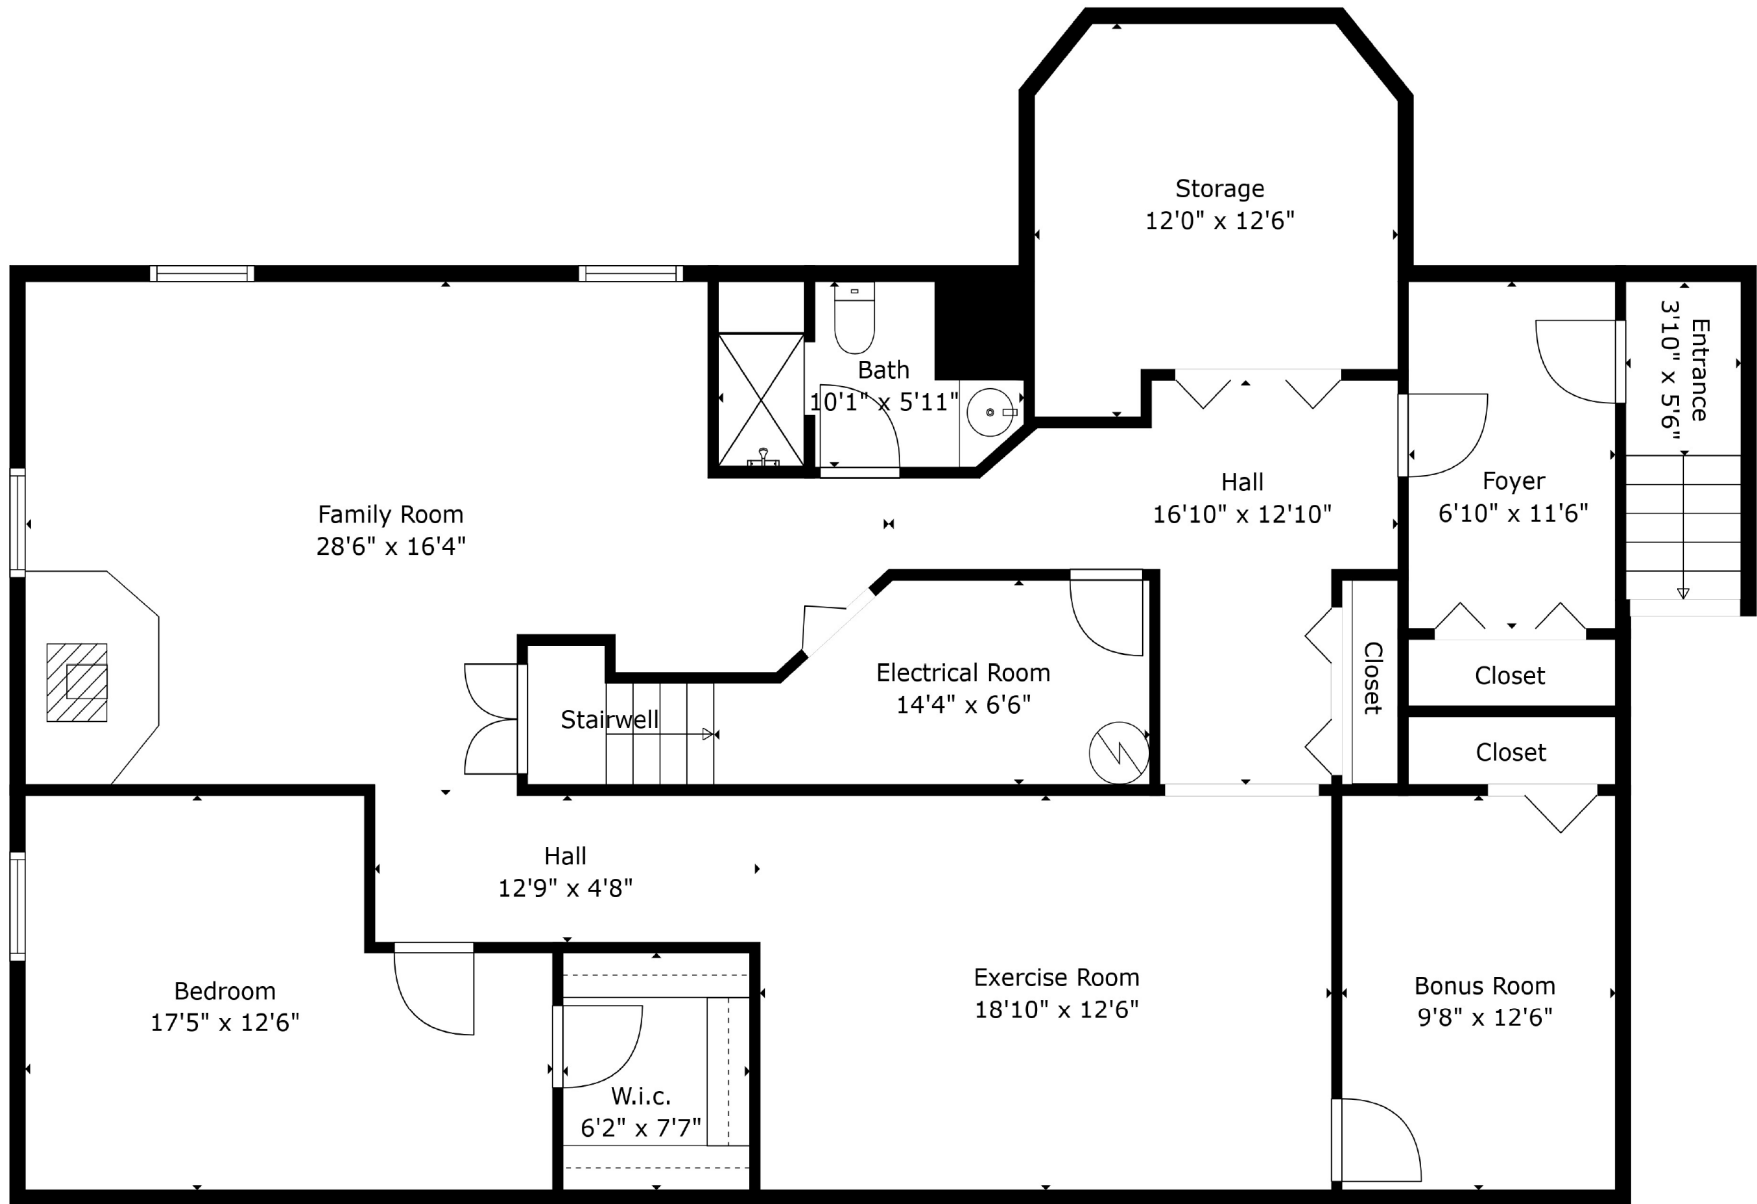

UPPER LEVEL

TOTAL: 3452 sq. ft
 LOWER LEVEL: 1703 sq. ft, UPPER LEVEL: 1749 sq. ft
 EXCLUDED AREAS: GARAGE: 873 sq.ft, DECK: 756 sq. ft, PORCH: 450 sq. ft

Created Using Cubicasa Technology. Measurements Deemed Highly Reliable But Not Guaranteed

14 Pioneer Ridge Court, Egbert

LOWER LEVEL

TOTAL: 3452 sq. ft
 LOWER LEVEL: 1703 sq. ft, UPPER LEVEL: 1749 sq. ft
 EXCLUDED AREAS: GARAGE: 873 sq.ft, DECK: 756 sq. ft, PORCH: 450 sq. ft

14 Pioneer Ridge Court, Egbert

Upper Level

Lower Level

TOTAL: 3452 sq. ft
 LOWER LEVEL: 1703 sq. ft, UPPER LEVEL: 1749 sq. ft
 EXCLUDED AREAS: GARAGE: 873 sq.ft, DECK: 756 sq. ft, PORCH: 450 sq. ft

Created Using Cubicasa Technology. Measurements Deemed Highly Reliable But Not Guaranteed