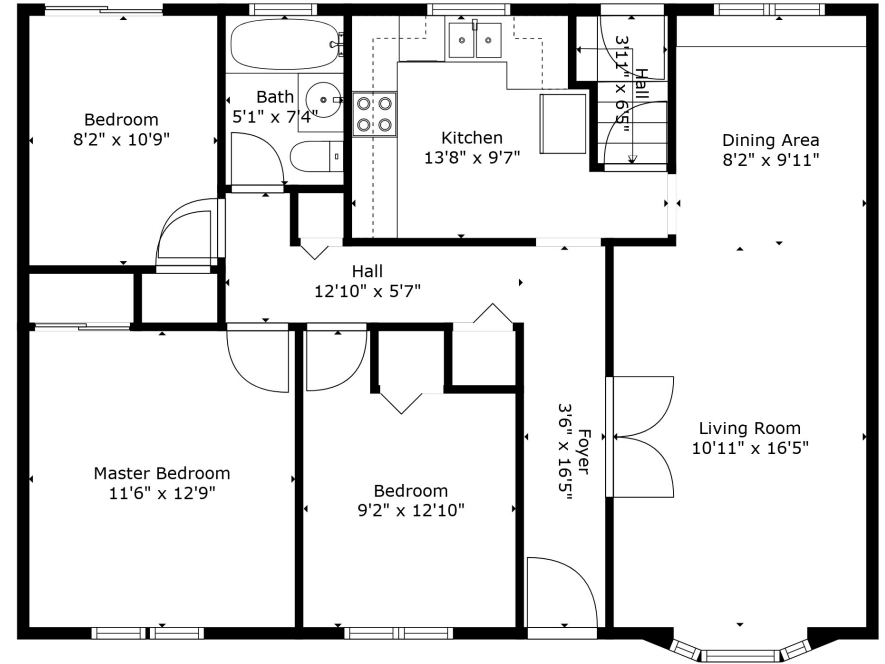

Lower Level

Upper Level

**TOTAL: 1908 sq. ft**  
 Below Ground: 954 sq. ft, UPPER LEVEL: 954 sq. ft  
 EXCLUDED AREAS: BAY WINDOW: 6 sq. ft

Measurements Are Calculated By Cubicasa Technology. Deemed Highly Reliable But Not Guaranteed.

**TOTAL: 1908 sq. ft**  
 Below Ground: 954 sq. ft, UPPER LEVEL: 954 sq. ft  
 EXCLUDED AREAS: BAY WINDOW: 6 sq. ft

Measurements Are Calculated By Cubicasa Technology. Deemed Highly Reliable But Not Guaranteed.