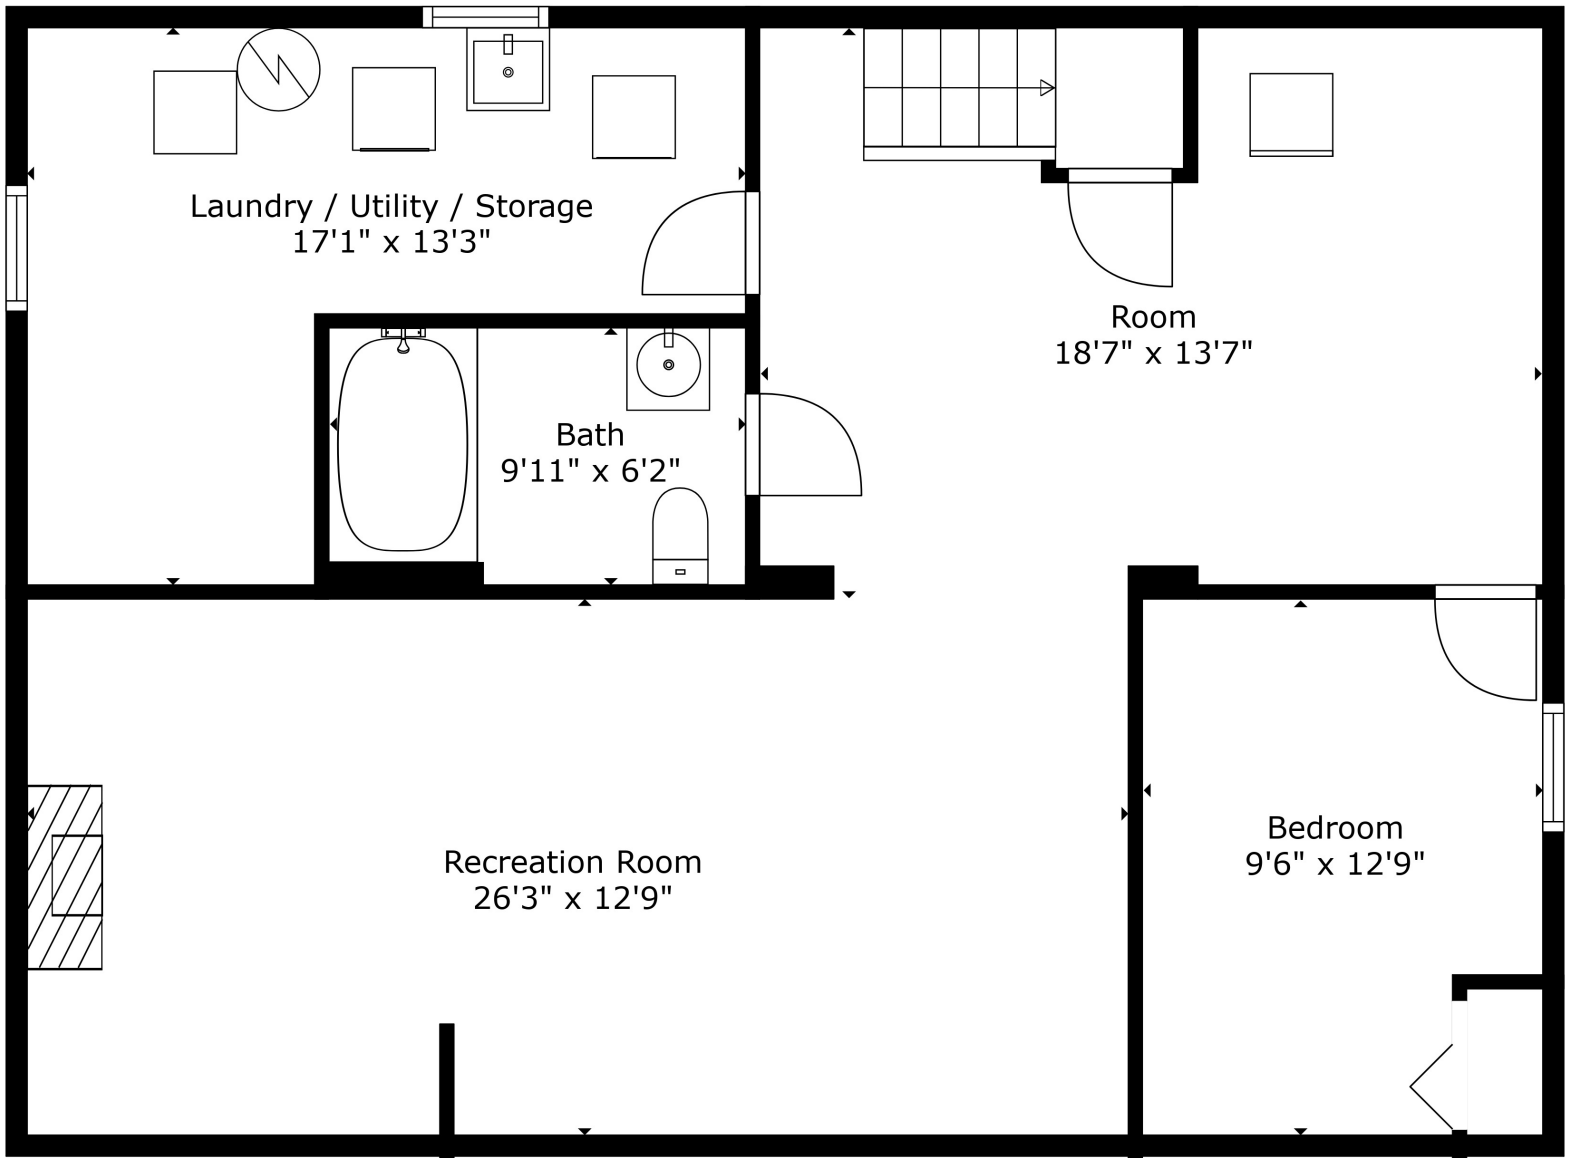

Lower Level

Upper Level

**TOTAL: 1908 sq. ft**  
 Below Ground: 954 sq. ft, UPPER LEVEL: 954 sq. ft  
 EXCLUDED AREAS: BAY WINDOW: 6 sq. ft

Measurements Are Calculated By Cubicasa Technology. Deemed Highly Reliable But Not Guaranteed.

**TOTAL: 1908 sq. ft**  
 Below Ground: 954 sq. ft, UPPER LEVEL: 954 sq. ft  
 EXCLUDED AREAS: BAY WINDOW: 6 sq. ft

Measurements Are Calculated By Cubicasa Technology. Deemed Highly Reliable But Not Guaranteed.