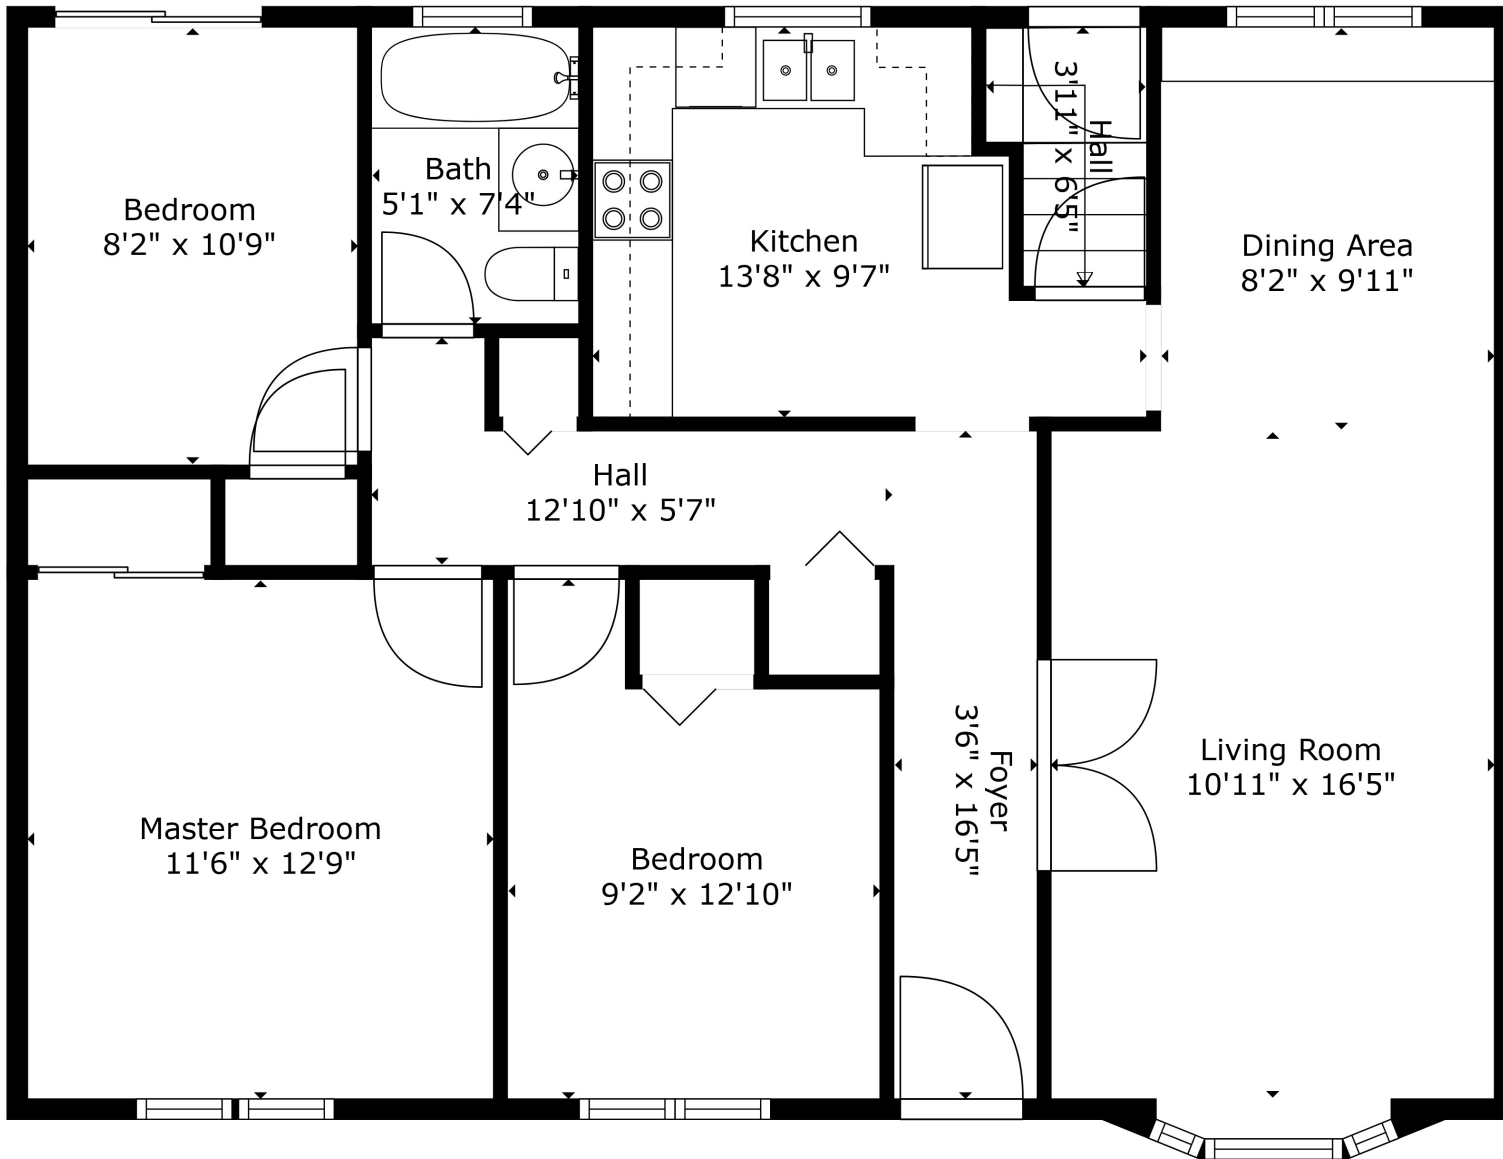

Lower Level

Upper Level

**TOTAL: 1908 sq. ft**  
 Below Ground: 954 sq. ft, UPPER LEVEL: 954 sq. ft  
 EXCLUDED AREAS: BAY WINDOW: 6 sq. ft

Measurements Are Calculated By Cubicasa Technology. Deemed Highly Reliable But Not Guaranteed.

**TOTAL: 1908 sq. ft**  
 Below Ground: 954 sq. ft, UPPER LEVEL: 954 sq. ft  
 EXCLUDED AREAS: BAY WINDOW: 6 sq. ft

Measurements Are Calculated By Cubicasa Technology. Deemed Highly Reliable But Not Guaranteed.