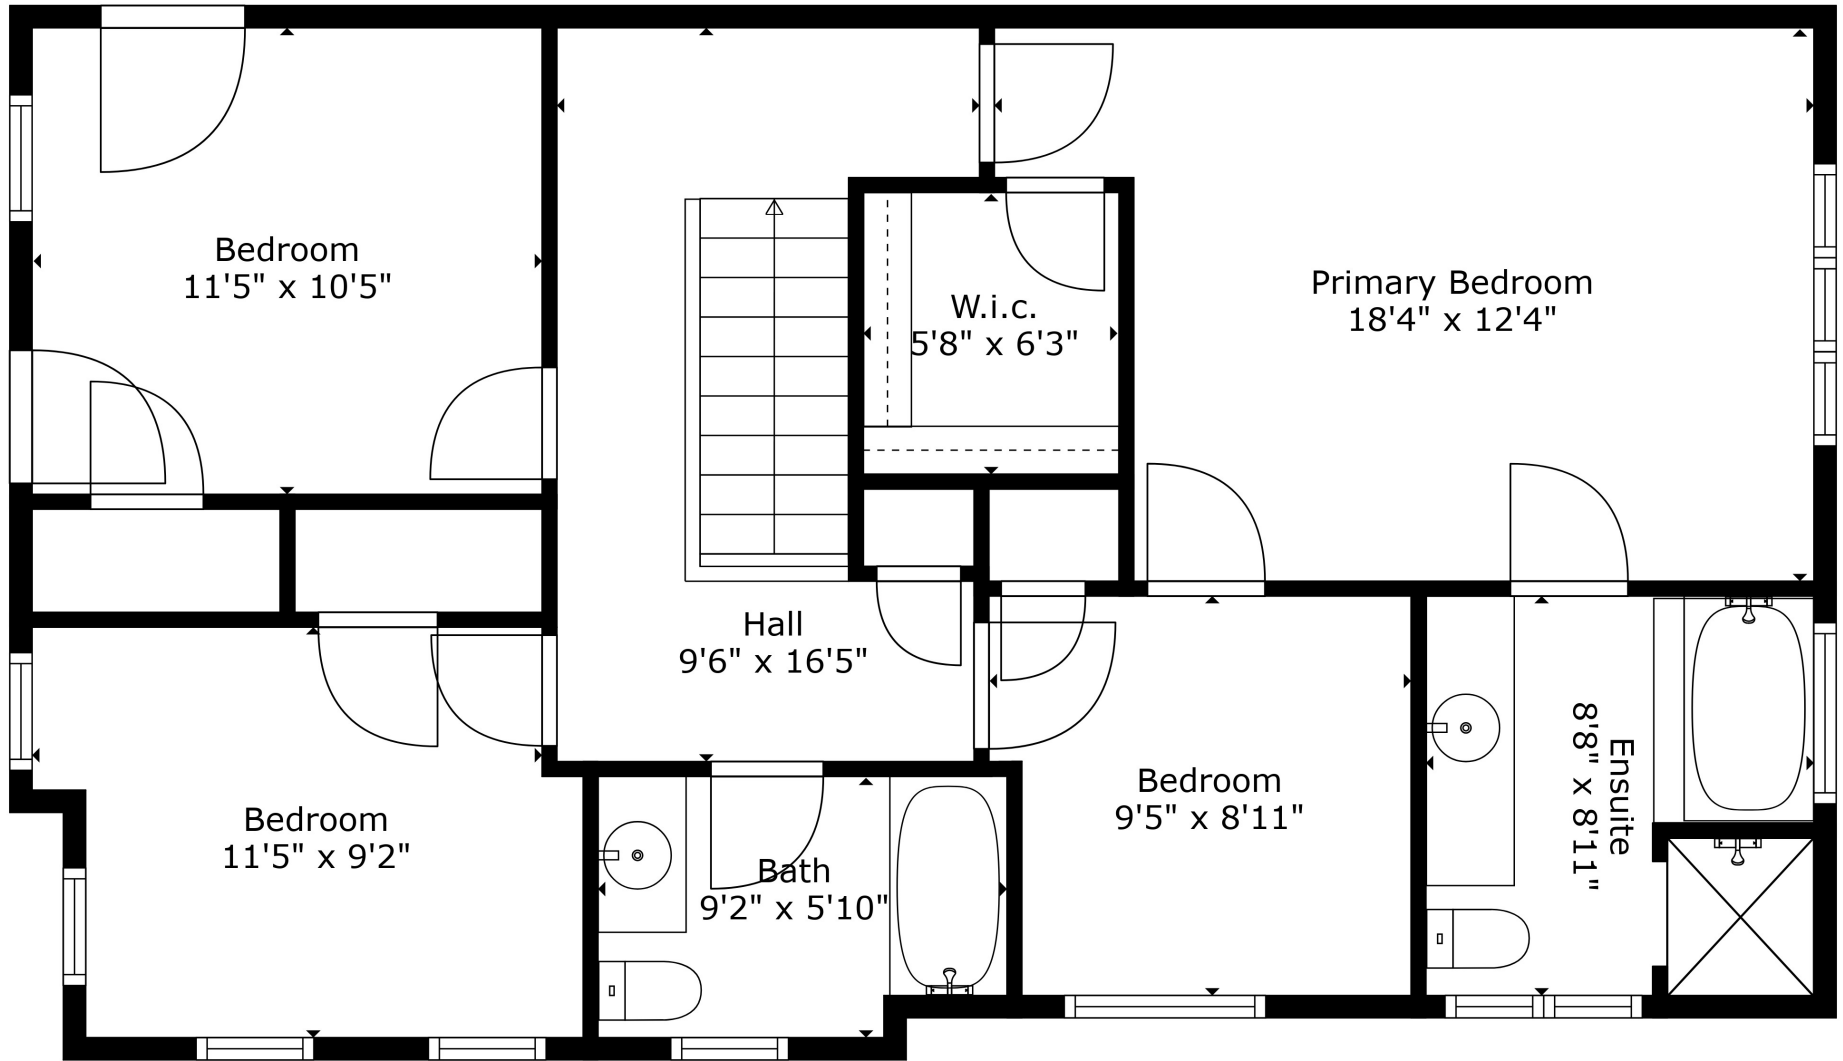

TOTAL: 2127 sq. ft
 Below Ground: 596 sq. ft, MAIN LEVEL: 654 sq. ft, UPPER LEVEL: 877 sq. ft
 EXCLUDED AREAS: ELECTRICAL ROOM: 45 sq. ft, GARAGE: 336 sq. ft

Measurements Are Calculated By Cubicasa Technology. Deemed Highly Reliable But Not Guaranteed.