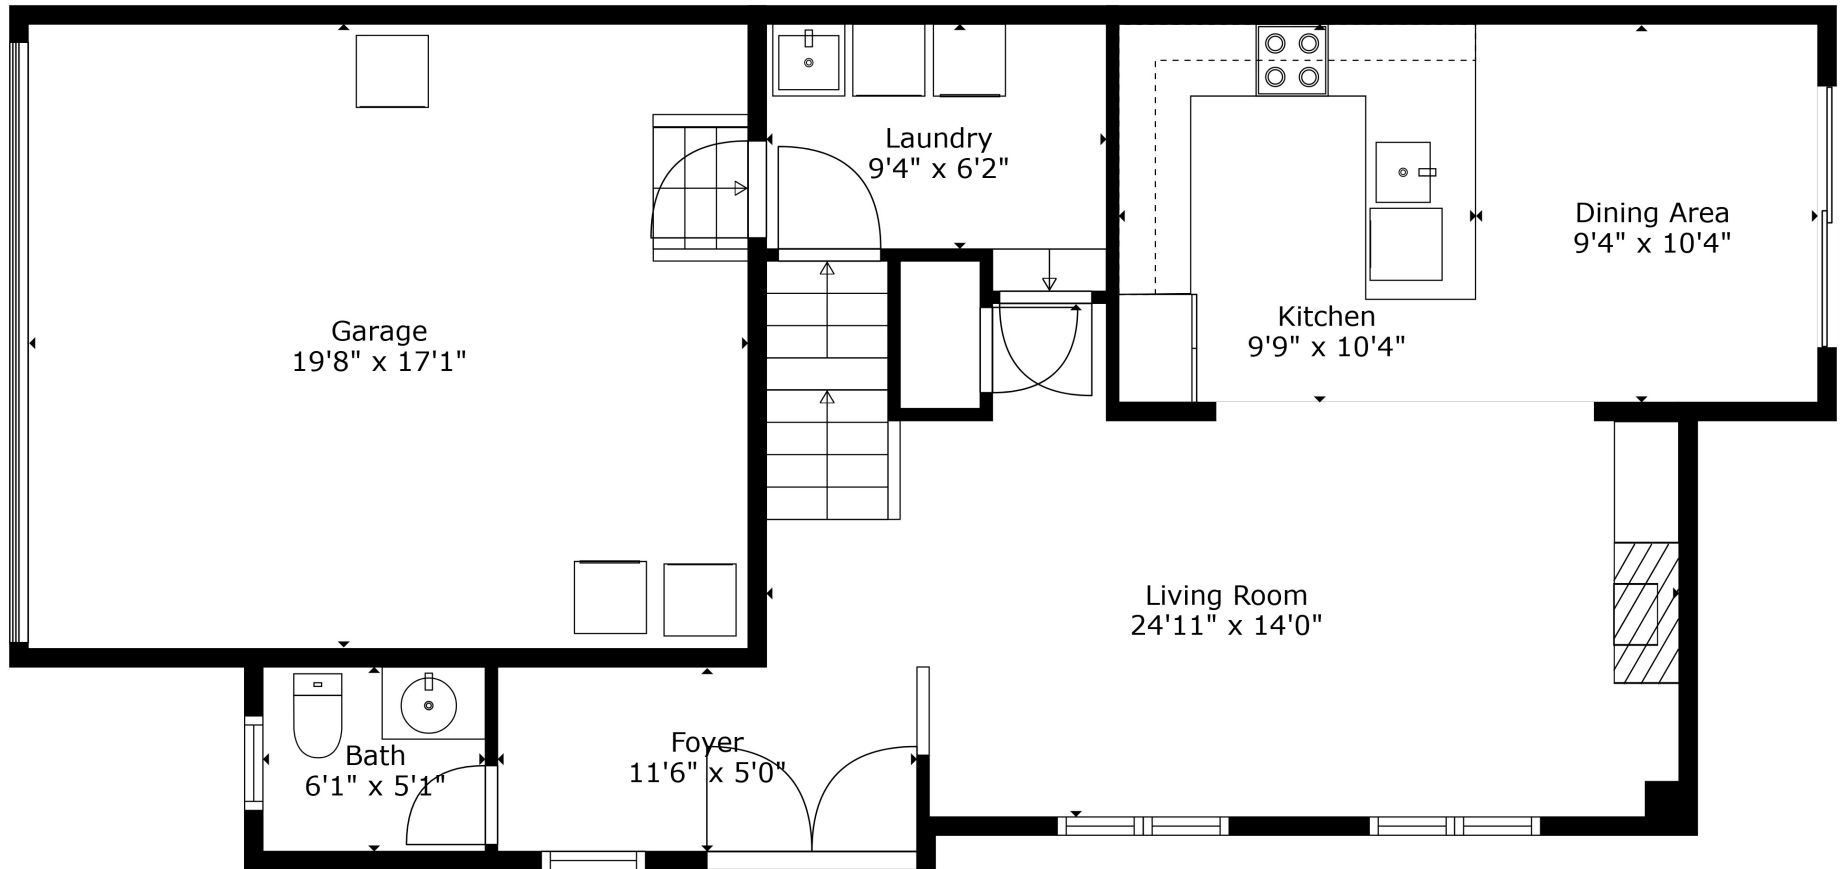

TOTAL: 2127 sq. ft
 Below Ground: 596 sq. ft, MAIN LEVEL: 654 sq. ft, UPPER LEVEL: 877 sq. ft
 EXCLUDED AREAS: ELECTRICAL ROOM: 45 sq. ft, GARAGE: 336 sq. ft

Measurements Are Calculated By Cubicasa Technology. Deemed Highly Reliable But Not Guaranteed.