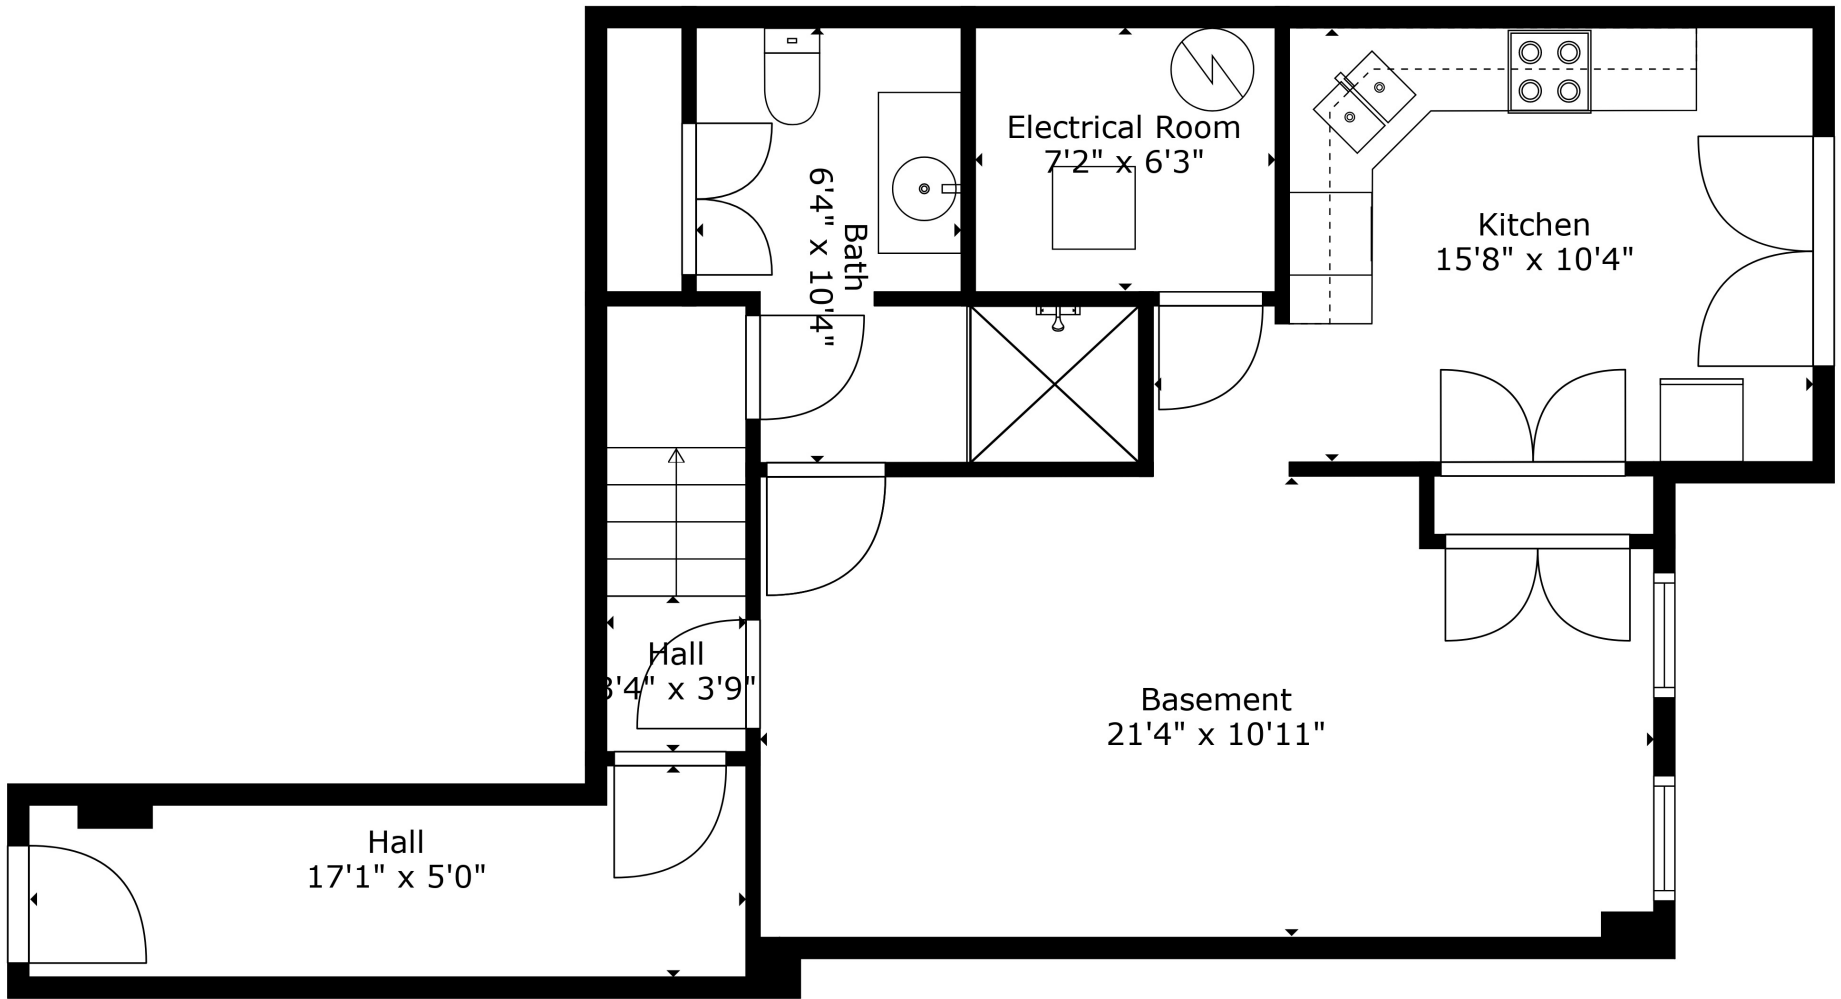

TOTAL: 2127 sq. ft
 Below Ground: 596 sq. ft, MAIN LEVEL: 654 sq. ft, UPPER LEVEL: 877 sq. ft
 EXCLUDED AREAS: ELECTRICAL ROOM: 45 sq. ft, GARAGE: 336 sq. ft

Measurements Are Calculated By Cubicasa Technology. Deemed Highly Reliable But Not Guaranteed.