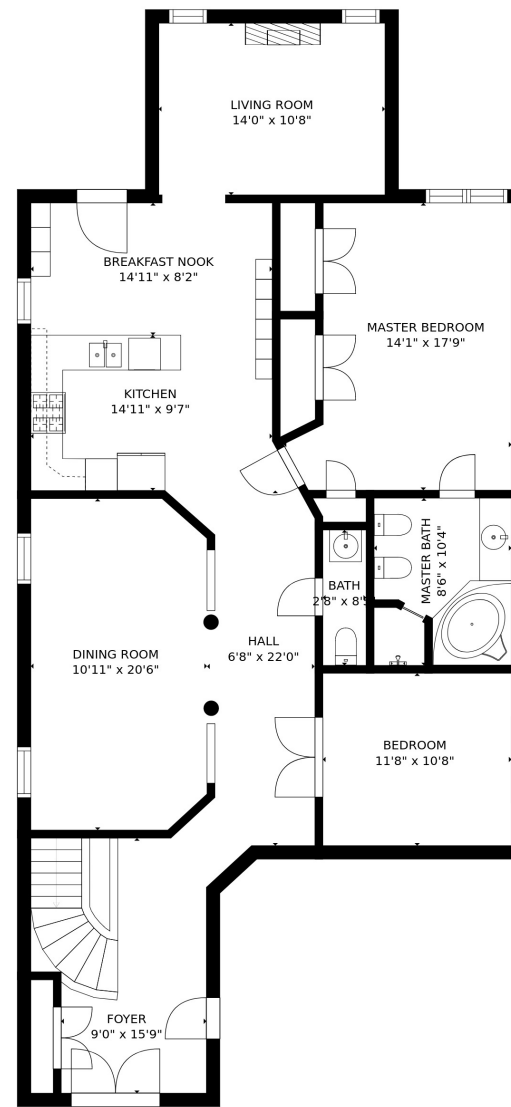

FLOOR 1

FLOOR 2

### Estimated areas

GLA FLOOR 1: 1502 sq. ft, excluded 162 sq. ft  
 GLA FLOOR 2: 1670 sq. ft, excluded 0 sq. ft  
 Total GLA 3172 sq. ft, total scanned area 3334 sq. ft

SIZES AND DIMENSIONS ARE APPROXIMATE, ACTUAL MAY VARY.