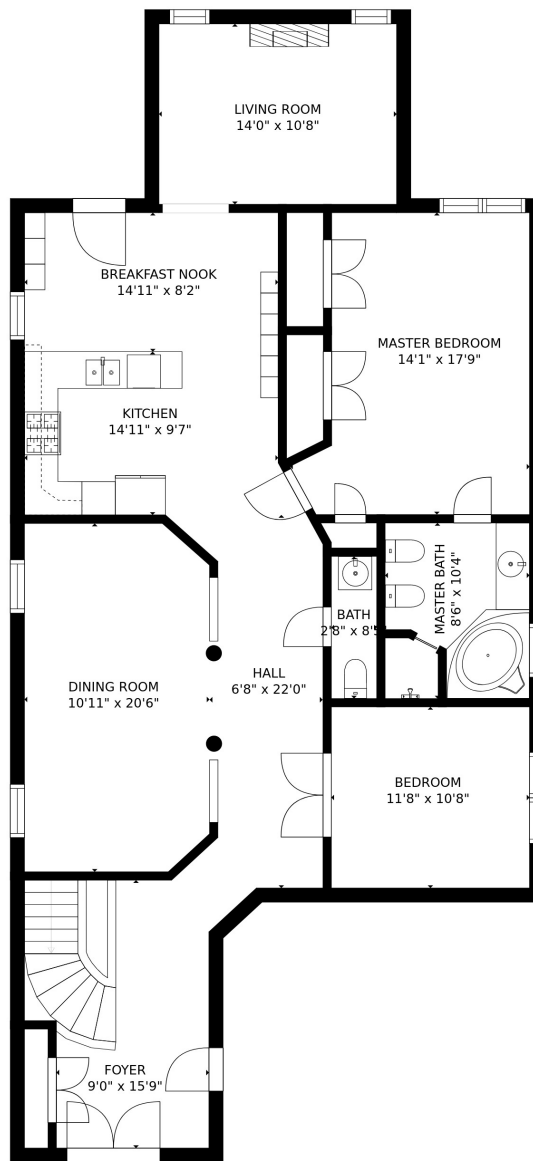

FLOOR 1

FLOOR 2

### Estimated areas

GLA FLOOR 1: 1502 sq. ft, excluded 162 sq. ft  
 GLA FLOOR 2: 1670 sq. ft, excluded 0 sq. ft  
 Total GLA 3172 sq. ft, total scanned area 3334 sq. ft

SIZES AND DIMENSIONS ARE APPROXIMATE, ACTUAL MAY VARY.