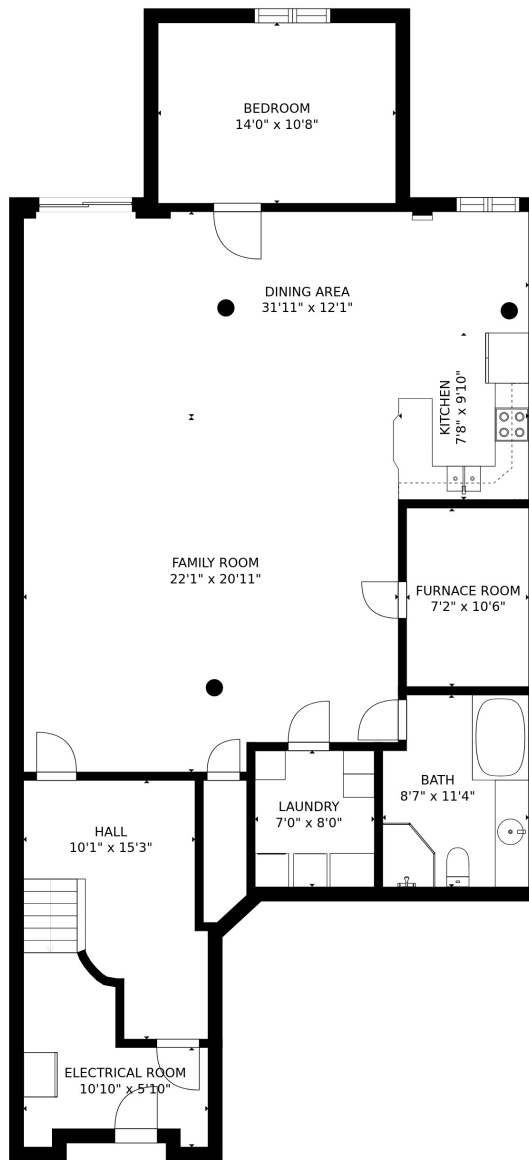

FLOOR 1

FLOOR 2

### Estimated areas

GLA FLOOR 1: 1502 sq. ft, excluded 162 sq. ft  
 GLA FLOOR 2: 1670 sq. ft, excluded 0 sq. ft  
 Total GLA 3172 sq. ft, total scanned area 3334 sq. ft

SIZES AND DIMENSIONS ARE APPROXIMATE, ACTUAL MAY VARY.